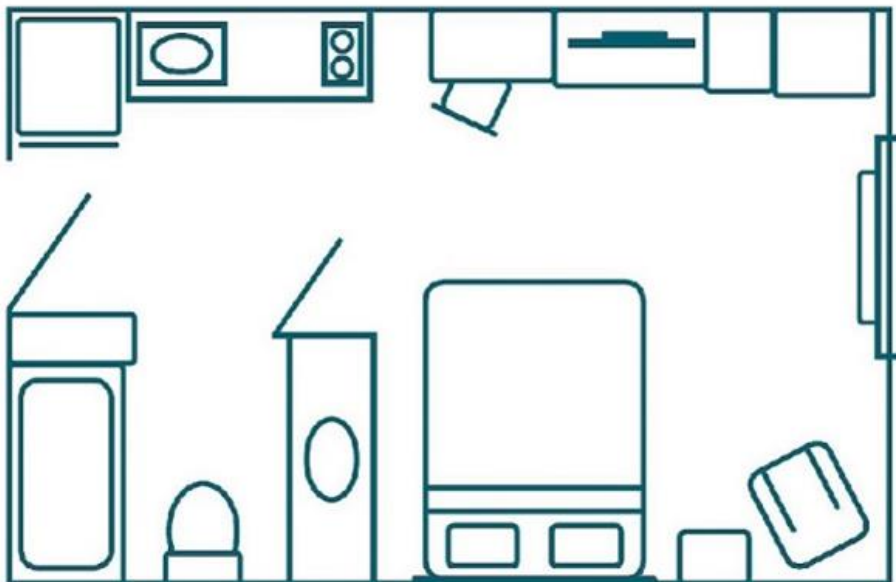

PHOTOS

ONE BED SUITE

SLEEPS 1-2 PEOPLE

These suites feature one bed (size varies by location), kitchen with full-sized fridge and freezer, two burner stove top, and microwave, in-room heat / air conditioning control, remote-controlled flat screen TV with cable/satellite and at least one premium movie channel. Guests can also expect a nightstand, drawers, shelves, and hanging bar for clothes, a table with chairs, phone, clock radio, smoke alarm, and bathroom with tub/shower.

PHOTOS

TWO BEDS SUITE

SLEEPS 1-4 PEOPLE

These suites feature two beds (size varies by location), kitchen with full-sized fridge and freezer, two burner stove top, and microwave, in-room heat / air conditioning control, remote-controlled flat screen TV with cable/satellite and at least one premium movie channel. Guests can also expect a nightstand, drawers, shelves, and hanging bar for clothes, a table with chairs, phone, clock radio, smoke alarm, and bathroom with tub/shower.